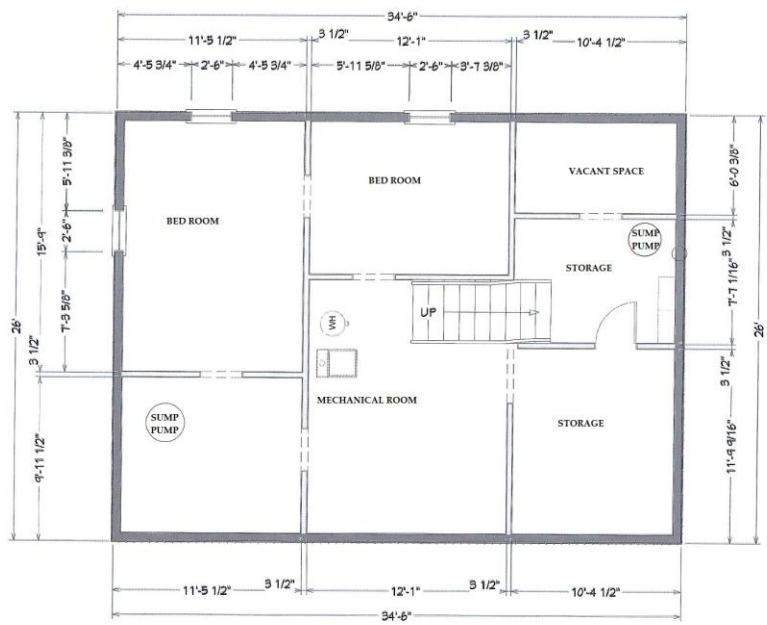

2026 9th Ave. Spruce View

Floor Plans

2026 9th Ave. Spruce View Main Floor All Measurement approx. and not to scale

2026-9th Avenue Spruce View Alberta Basement All Measurement are Approx. and are not to scale.